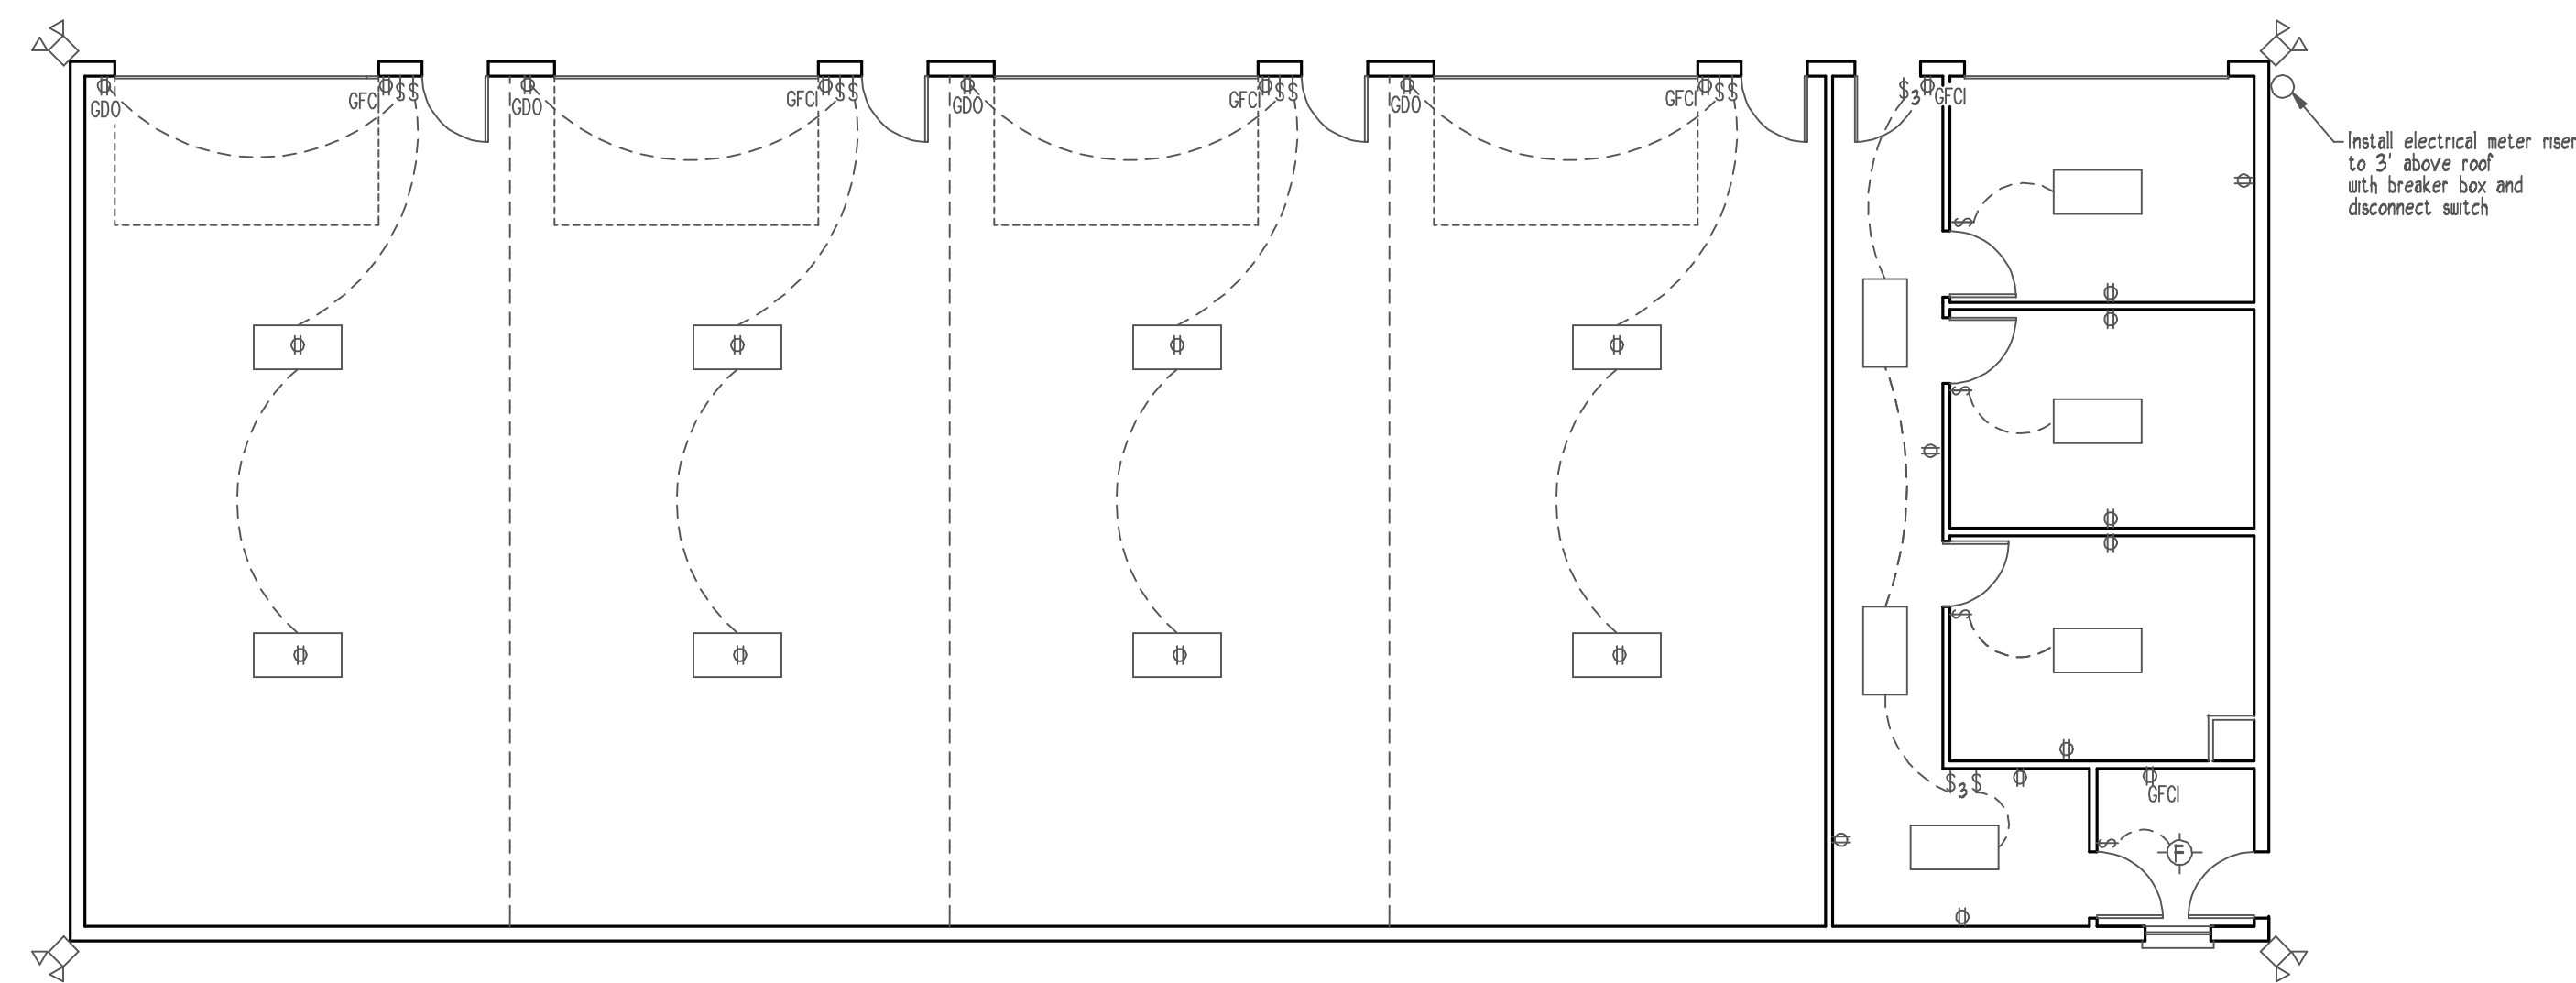

LEGEND

-  ceiling mounted fluorescent
-  socket for LED shop light
-  light with exhaust fan (minimum 75 cfm)
-  Garage Door Opener dedicated circuit typical
-  electric, on demand water heater
-  exterior security light, one on each corner of the building
-  ground fault circuit interrupter

Note: Owner to supply Water closet light and fan

ELECTRICAL PLAN